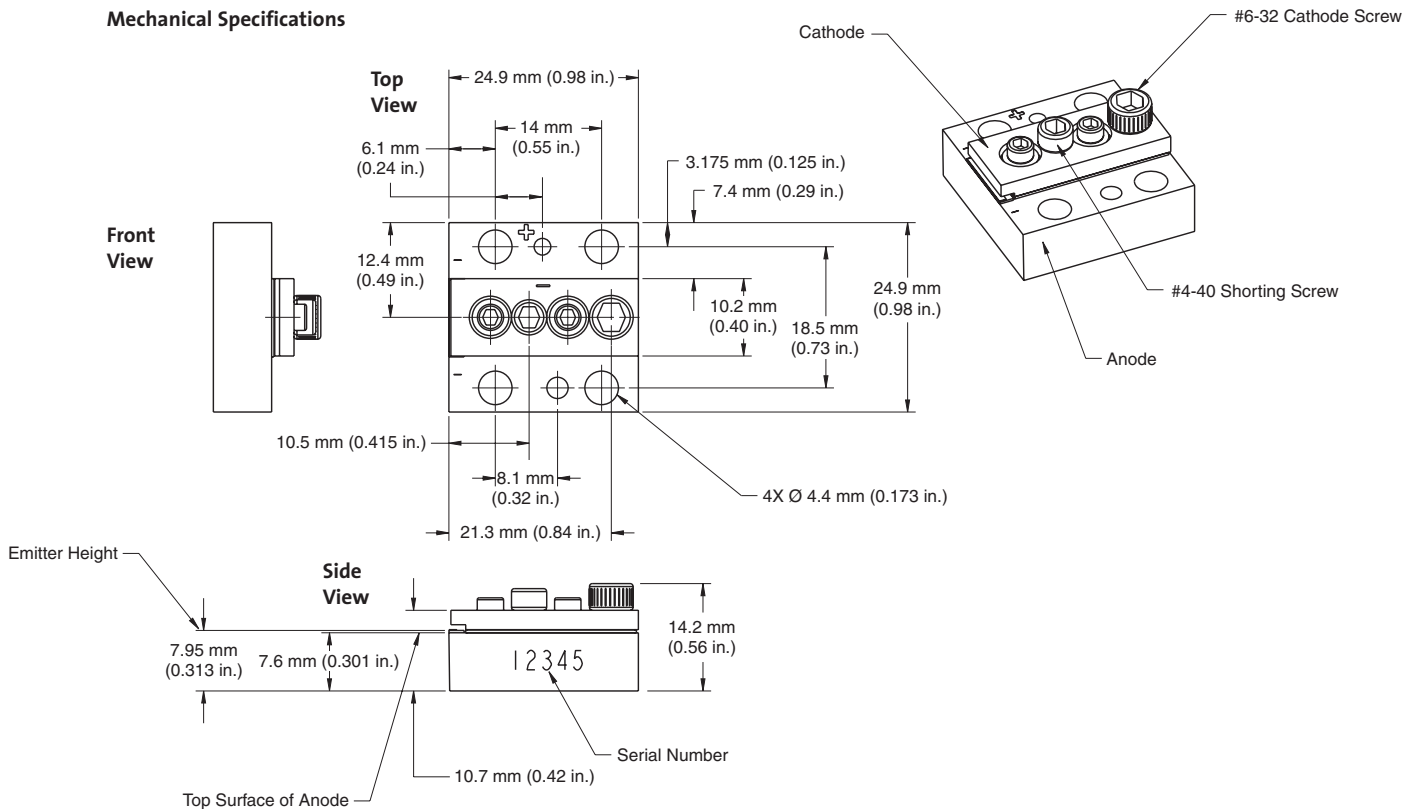

PulseLife CCP

Conductively-Cooled Single Laser Diode Bar Package

Features

- Powers to 50W CW
- Cycled* mean-time-to-failure >20,000 hours
- High temperature operation—as high as 75°C**
- Passes military shock and vibration testing

Mechanical Specifications

Superior Reliability & Performance

PulseLife™ CCP

Conductively-Cooled Single Laser Diode Bar Package

Device Specifications¹

Name	HCCP-CW-30% \times 1.5-50W -800.0to820.0-25C	HCCP-CW-26% \times 1.5-50W -930.0to950.0-25C	HCCP-CW-26% \times 1.5-50W -970.0to990.0-25C
Part Number	1128876	1128877	1128878
CW Output Power (W)	50	50	50
Center Wavelength (nm)	810	940	980
Wavelength Tolerance (nm)	\pm 10	\pm 10	\pm 10
Spectral Width (nm) (FWHM)	<5	<6	<6
Fill Factor (%)	30	26	26
Number of Emitters	19	19	19
Emitter Size (μ m)	150	130	130
Slow Axis Divergence ($^{\circ}$) (FWHM)	<10	<10	<10
Fast Axis Divergence ($^{\circ}$) (FWHM)	<35	<40	<40
Polarization	TM	TE	TE
Conversion Efficiency (%)	>45	>60	>60
Operating Current (A)	<65	<65	<65
Operating Voltage (V)	<2.0	<1.6	<1.6
Operating Temperature ($^{\circ}$ C)	25	25	25